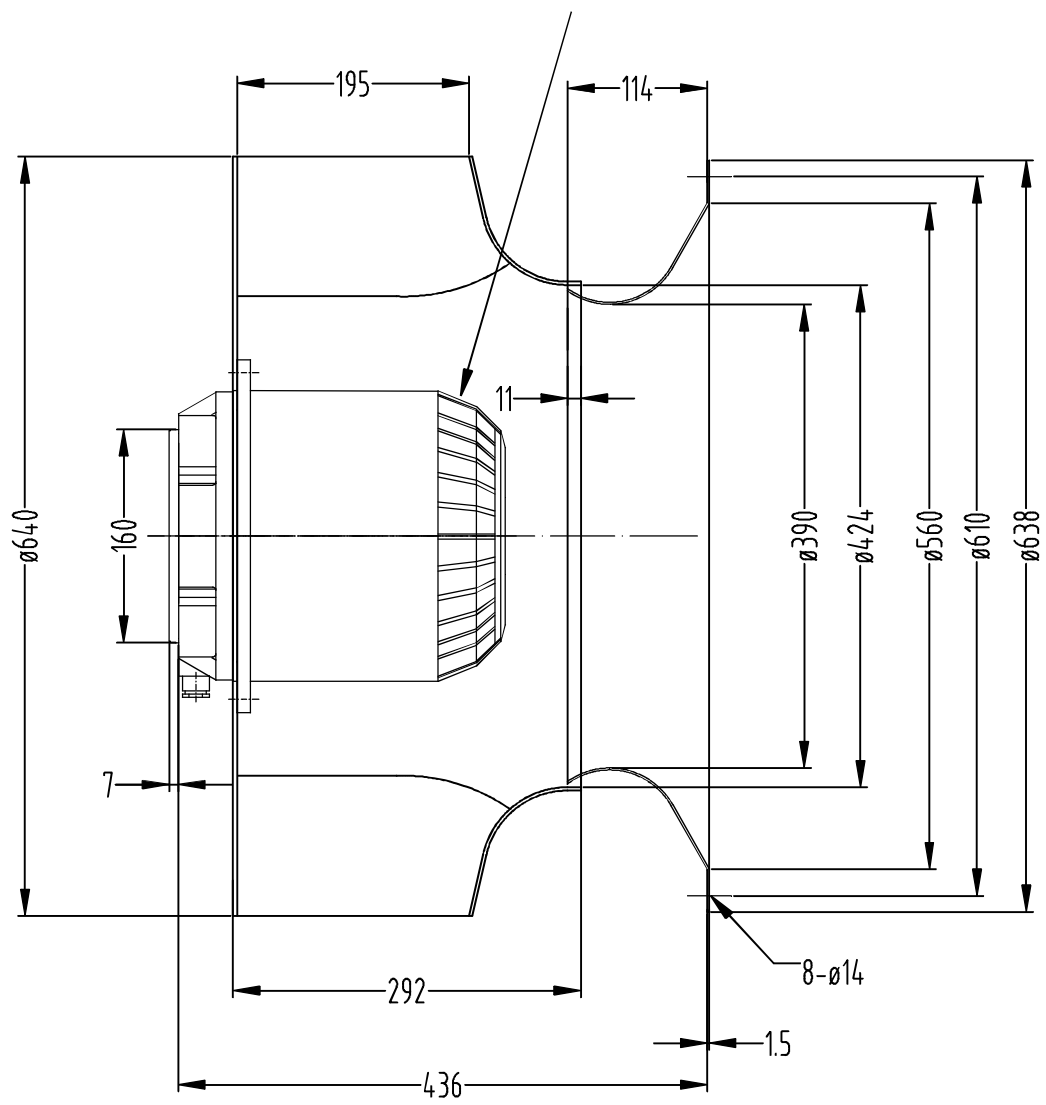

TYPE:DKHR630-6SW 195. 7KF

WEIGHT: ≈ 38KG

REV. REVISIONS	DATE	NAME	APPROVED	SCALE	1:5	TYPE	FM5e	DRAWING NO.	INDEX	A2	
	DRAWN	2014-01-05	S.ZHU			TITLE	Cooling fan for MV VFD.				
	CHECKED	2014-01-05	W.YAN								
	RENEWAL	2014-01-05	Z.HUA.	L.GAI							
Fuji Electric Co., Ltd.											
								OLD DWG. NO.		INDEX PAGE	01
										1