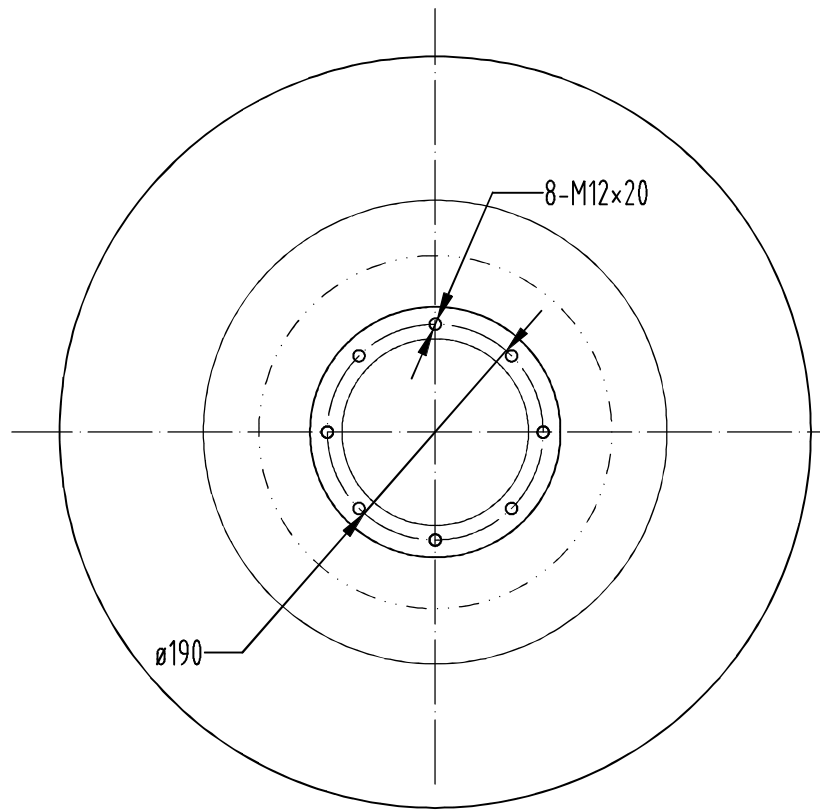

TYPE:DKHR630-6SW 195. 7KF

WEIGHT: ≈ 38KG

REV. REVISIONS	DATE	NAME	APPROVED	SCALE	1:5	TYPE	FM5e	DRAWING NO.	INDEX	A2	
	DRAWN	2014-01-05	S.ZHU			TITLE	Cooling fan for MV VFD.				
	CHECKED	2014-01-05	W.YAN								
	RENEWAL	2014-01-05	Z.HUA.	L.GAI							
Fuji Electric Co., Ltd.											
								OLD DWG. NO.		INDEX PAGE	01
										1