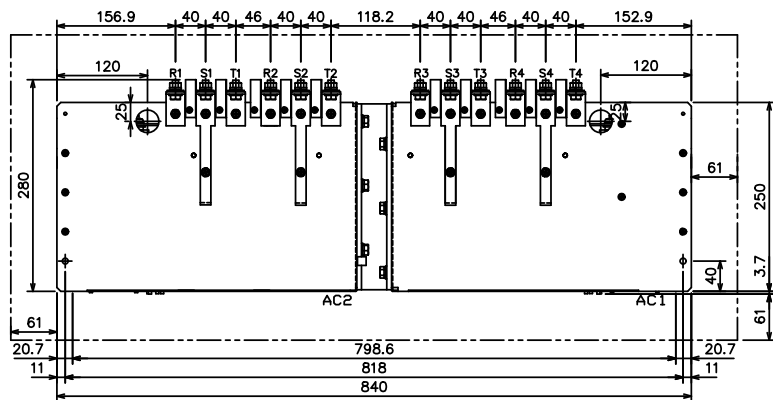

<PLAN>

<RIGHT VIEW>

<FRONT VIEW>

TYPE: RKPB391E-4MV5L

WEIGHT: ≈ 85KG

THIRD ANGLE PROJECTION

REV.	REVISIONS	DATE	NAME	APPROVED	SCALE	TYPE	FM5e	DRAWING NO.	INDEX	PAGE
		2014-01-05	S.ZHU		1:5			A2		01
		2014-01-05	W.YAN							
		2014-01-05	Z.HUA.	L.GAI						
Fuji Electric Co., Ltd.						TITLE	INVERTER CELL		WMA44006	
							OUTLINE DRAWING OF CELL		01	