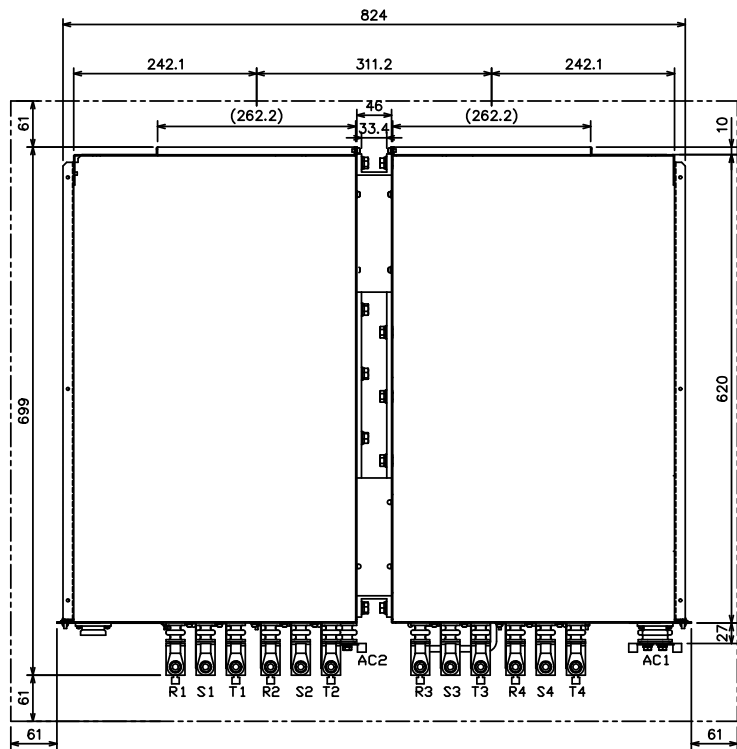

<PLAN>

<RIGHT VIEW>

<FRONT VIEW>

TYPE: RKPB391E-4MV5L

WEIGHT: ≈ 85KG

THIRD ANGLE PROJECTION

REV.	REVISIONS	DATE	NAME	APPROVED	SCALE	TYPE	FM5e	DRAWING NO.	INDEX	PAGE
		2014-01-05	S.ZHU		1:5			A2		01
		2014-01-05	W.YAN							
		2014-01-05	Z.HUA.	L.GAI						
Fuji Electric Co., Ltd.						TITLE	INVERTER CELL		WMA44006	
							OUTLINE DRAWING OF CELL		01	