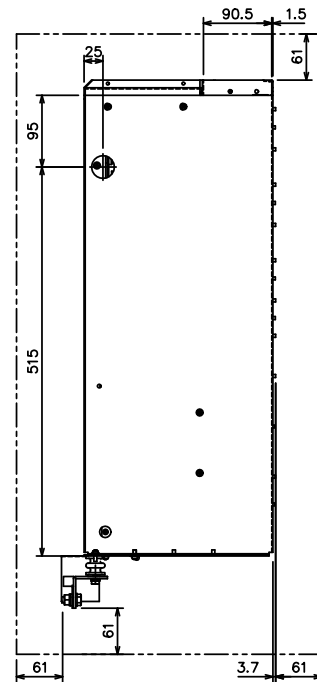

<PLAN>

<RIGHT VIEW>

<FRONT VIEW>

TYPE: RKPB391E-4MV5L

WEIGHT: ≈ 85KG

THIRD ANGLE PROJECTION

REV.	REVISIONS	DATE	NAME	APPROVED	SCALE	TYPE	FM5e	DRAWING NO.	INDEX	PAGE
		2014-01-05	S.ZHU		1:5			A2		01
		2014-01-05	W.YAN							
		2014-01-05	Z.HUA.	L.GAI						
Fuji Electric Co., Ltd.						TITLE	INVERTER CELL		WMA44006	
							OUTLINE DRAWING OF CELL		01	